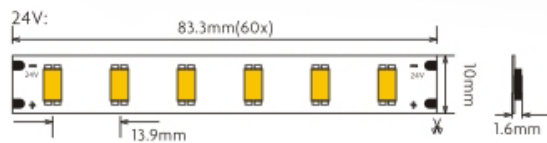

FOCUS ON LED STRIP LIGHTING

- HIGH CRI LED
- COLOR CONSISTENCY
- HIGH EFFICACY
- COLOR PURITY

5730 Series Flexible led strip

Constant Current

72 LEDs/m 21.6w/m

Low Decay	Long Lifespan >35000 hrs	3 YEAR
--------------	--------------------------------	------------------

Part No.	LED/m	Volt(DC)	CRI (Ra)	W/WW(K)	Power ± 5%	lm/m ± 5%	IPXX
LC72-N5730-W/WW-24-IP20	72	24V	80-95	6500 3500 5500 2700 4500 2400	21.6W/M	1924/1582	IP20
LC72-W5730-W/WW-24-IP65						1924/1582	IP65
LC72-W5730-W/WW-24-IP66						1805/1425	IP66
LC72-W5730-W/WW-24-IP67						1805/1425	IP67
LC72-W5730-W/WW-24-IP68						1805/1425	IP68