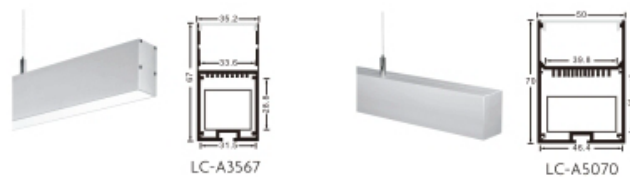

FOCUS ON LED STRIP LIGHTING

- HIGH CRI LED
- COLOR CONSISTENCY
- HIGH EFFICACY
- COLOR PURITY

5730 Series Flexible led strip

Constant Current

72 LEDs/m 21.6w/m

Low Decay	Long Lifespan >35000 hrs	3 YEAR
--------------	--------------------------------	------------------

Part No.	LED/m	Volt(DC)	CRI (Ra)	W/WW(K)	Power ± 5%	lm/m ± 5%	IPXX
LC72-N5730-W/WW-24-IP20	72	24V	80-95	6500 3500 5500 2700 4500 2400	21.6W/M	1924/1582	IP20
LC72-W5730-W/WW-24-IP65						1924/1582	IP65
LC72-W5730-W/WW-24-IP66						1805/1425	IP66
LC72-W5730-W/WW-24-IP67						1805/1425	IP67
LC72-W5730-W/WW-24-IP68						1805/1425	IP68